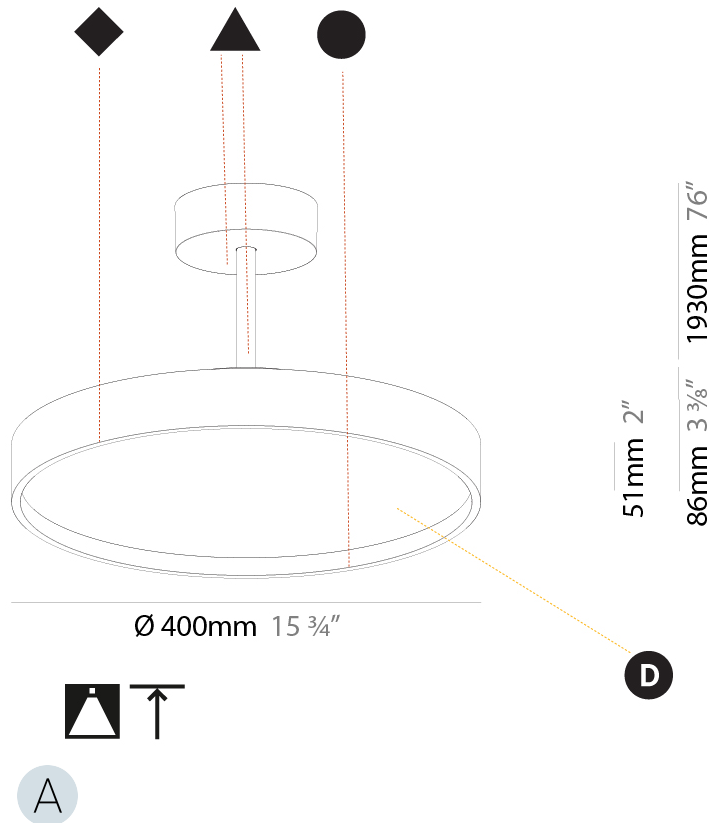

GENERAL

Series: Sign Diva Tube
Subseries: Sign Diva Tube Korona
Partner: Prolicht
Division: Architectural
Installation: Suspension
Product Type: Pendant
Mounting Location: Ceiling
Light Distribution: Direct

PHYSICAL

Shape: Round
Diameter (mm): 400
Diameter (in): 15 3/4
Height (mm): 86
Height (in): 3 3/8
Max. Overall Height (mm): 2016
Max. Overall Height (in): 79 3/8
Weight (kg): 3.251
Weight (lbs): 7.167
Diffuser: PMMA - Opal / Micro-Prism / Sparkling Secret / Vintage Industrial
Fixture Finish: SSR / BKV / CWI / CRY / HAB / UFT / ITA / RUA / FTG / MYG / LOD / PUS / FRO / FUP / KIA / POP / BLS / SPG / MEY / GOH / CHC / COM / ABZ / JAG / OBR / MOS / ROR
Fixture Material: PMMA / Extruded Aluminum / Steel

ELECTRICAL

Lamp Type: LED (Zhaga Standard)
Input Wattage (W): 17
Dimming: Tri-Mode (Non-Dimming and Phase Dimming (120Vac only) and 0-10V Dimming)
Driver Included: Yes
Driver Location: Integrated
Driver Type: Constant Current - Universal
Driver Class: Class 2
Input Voltage (V): 120 - 277
Constant Current (MA): 500

LED

Color Temperature (°K): 2700 / 3000 / 3500 / 4000
Max. Delivered Lumen (lm): 1807 / 1943 / 1951 / 1991
Nominal Lumen (lm): 2250 / 2420 / 2430 / 2480
CRI: >90 CRI
Lamp Life (hrs): 50000

OPTICAL

RATINGS AND CERTIFICATIONS

Certified By: Certified for North American Standards
IP rating: IP20