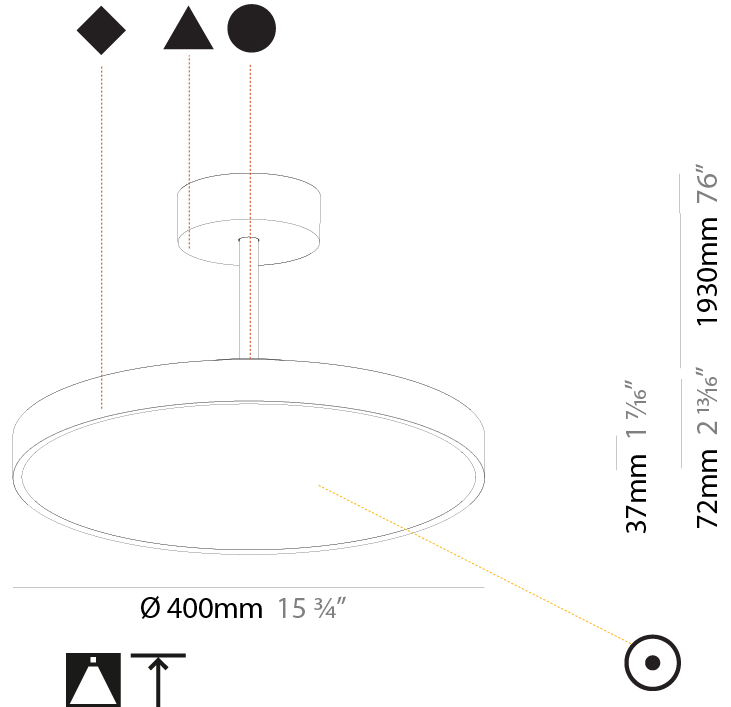

GENERAL

Series: Sign Diva Tube
Subseries: Sign Diva Tube
Partner: Prolicht
Division: Architectural
Installation: Suspension
Product Type: Pendant
Mounting Location: Ceiling
Light Distribution: Direct

PHYSICAL

Shape: Round
Diameter (mm): 400
Diameter (in): 15 3/4
Height (mm): 72
Height (in): 2 13/16
Max. Overall Height (mm): 2002
Max. Overall Height (in): 78 13/16
Weight (kg): 2.888
Weight (lbs): 6.366
Diffuser: PMMA - Opal / Micro-Prism / Sparkling Secret / Vintage Industrial
Fixture Finish: SSR / BKV / CWI / CRY / HAB / UFT / ITA / RUA / FTG / MYG / LOD / PUS / FRO / FUP / KIA / POP / BLS / SPG / MEY / GOH / CHC / COM / ABZ / JAG / OBR / MOS / ROR
Fixture Material: PMMA / Extruded Aluminum / Steel

ELECTRICAL

Lamp Type: LED (Zhaga Standard)
Input Wattage (W): 17
Total Output Wattage (W): 16
Dimming: Tri-Mode (Non-Dimming and Phase Dimming (120Vac only) and 0-10V Dimming)
Driver Included: Yes
Driver Location: Integrated
Driver Type: Constant Current - Universal
Driver Class: Class 2
Input Voltage (V): 120 - 277
Constant Current (MA): 500

LED

Color Temperature (*K): 2700 / 3000 / 3500 / 4000
Max. Delivered Lumen (lm): 1807 / 1943 / 1951 / 1991
Nominal Lumen (lm): 2250 / 2450 / 2430 / 2480
CRI: >90 CRI
Lamp Life (hrs): 50000

OPTICAL

RATINGS AND CERTIFICATIONS

Certified By: Certified for North American Standards
IP rating: IP20

A