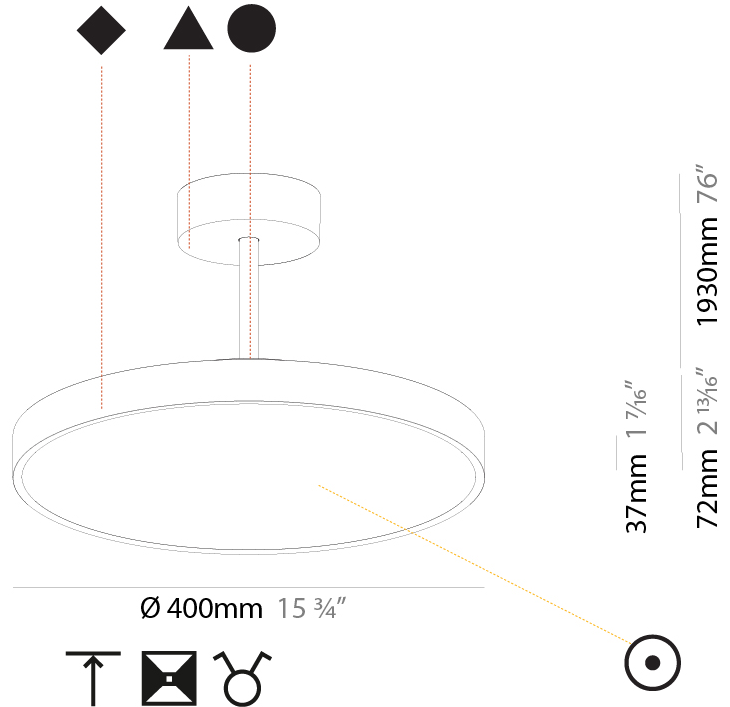

GENERAL

Series: Sign Diva Tube
Subseries: Sign Diva Tube
Partner: Prolicht
Division: Architectural
Installation: Suspension
Product Type: Pendant
Mounting Location: Ceiling
Light Distribution: Direct / Indirect

PHYSICAL

Shape: Round
Diameter (mm): 400
Diameter (in): 15 3/4
Height (mm): 72
Height (in): 2 13/16
Max. Overall Height (mm): 2002
Max. Overall Height (in): 78 13/16
Weight (kg): 3.314
Weight (lbs): 7.306
Diffuser: PMMA - Opal / Micro-Prism / Sparkling Secret / Vintage Industrial
Fixture Finish: SSR / BKV / CWI / CRY / HAB / UFT / ITA / RUA / FTG / MYG / LOD / PUS / FRO / FUP / KIA / POP / BLS / SPG / MEY / GOH / CHC / COM / ABZ / JAG / OBR / MOS / ROR
Fixture Material: PMMA / Extruded Aluminum / Steel

ELECTRICAL

Lamp Type: LED (Zhaga Standard)
Input Wattage (W): 30
Total Output Wattage (W): 27.8
Dimming: Tri-Mode (Non-Dimming and Phase Dimming (120Vac only) and 0-10V Dimming)
Driver Included: Yes
Driver Location: Integrated
Driver Type: Constant Current - Universal
Driver Class: Class 2
Input Voltage (V): 120 - 277
Constant Current (MA): 500 / 350

LED

Color Temperature (*K): 3000 / 3500 / 4000
Max. Delivered Lumen (lm): 3049 / 3019 / 3055 / 3117
Nominal Lumen (lm): 4182 / 4142 / 4189 / 4275
CRI: >90 CRI
Lamp Life (hrs): 50000

OPTICAL

RATINGS AND CERTIFICATIONS

Certified By: Certified for North American Standards
IP rating: IP20

A